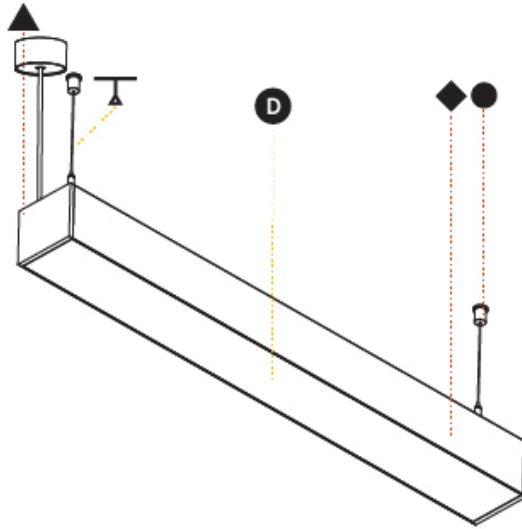

IDAHO 100 SUSPENSION

A300100-

PROJECT _____

TYPE _____

SPECIFIER _____

QUANTITY _____

DATE _____

A