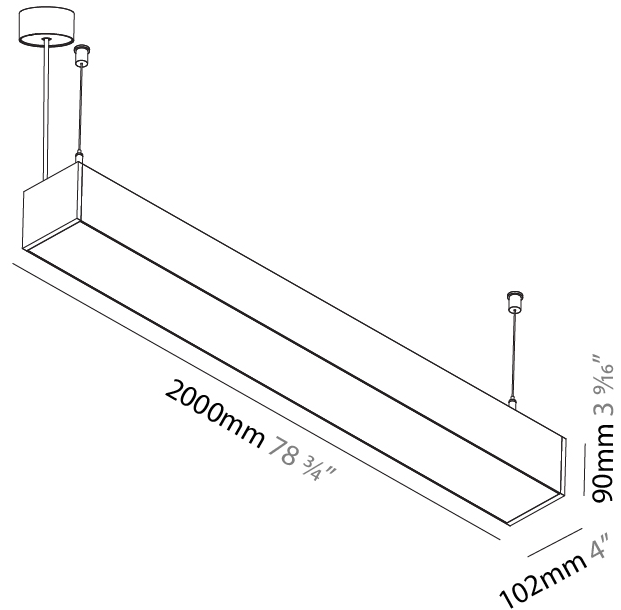

GENERAL

Series: Idaho
Subseries: Idaho 100
Brand: Prolicht
Division: Architectural
Mounting Type: Suspension
Mounting Location: Ceiling
Subcategory: Profile

PHYSICAL

Shape: Rectangle
Length (mm): 2000
Length (in): 78 ¾
Width (mm): 102
Width (in): 4
Height (mm): 90
Height (in): 3 ⅞
Max. Overall Height (mm): 2090
Max. Overall Height (in): 82 ⅝
Light Distribution: Direct / Indirect
Weight (kg): 11.3
Weight (lbs): 24.86
Diffuser: PMMA - Opal or Micro-Prism
Fixture Finish: ANA / SSR / BKV / CWI / CRY / HAB / MSR / UFT / ITA / RUA / OGR / FTG / MYG / RWR / LOD / PUS / FRO / FUP / KIA / POP / BLS / SPG / MEY / GOH / GUM / CHC / COM / ABZ / JAG / OBR / MOS / ROR
Fixture Material: Aluminum
Cable Details: 2000mm or 6000mm Transparent Cable

ELECTRICAL

Lamp Type: LED (Zhaga Standard)
Input Wattage (W): 35/30
Total Output Wattage (W): 52
Dimming: Non-Dimming / Phase Dimming (120Vac only) / 0-10V Dimming
Driver Included: Yes
Driver Location: Integrated
Driver Type: Constant Current - 120 / 277Vac
Driver Class: Class 2
Input Voltage (V): 120 - 277
Constant Current (MA): 350

LED

Color Temperature (°K): 3000 / 3500 / 4000
Max. Delivered Lumen (lm): 6200 / 6419 / 6550
CRI: >80 CRI
Lamp Life (hrs): 50000

OPTICAL

RATINGS AND CERTIFICATIONS

Certified By: Certified for North American Standards
IP rating: IP20