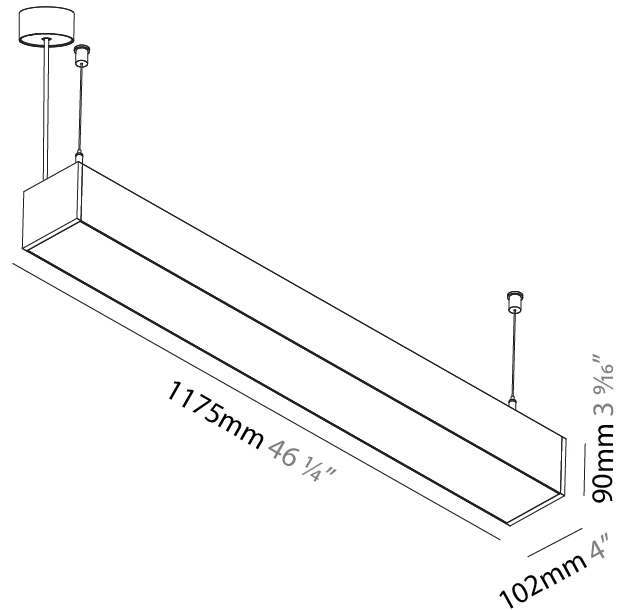

GENERAL

Series: Idaho
Subseries: Idaho 100
Brand: Prolicht
Division: Architectural
Mounting Type: Suspension
Mounting Location: Ceiling
Subcategory: Profile

PHYSICAL

Shape: Rectangle
Length (mm): 1175
Length (in): 46 1/4
Width (mm): 102
Width (in): 4
Height (mm): 90
Height (in): 3 9/16
Max. Overall Height (mm): 2090
Max. Overall Height (in): 82 5/16
Light Distribution: Direct
Weight (kg): 6
Weight (lbs): 13.2
Diffuser: PMMA - Opal or Micro-Prism
Fixture Finish: ANA / SSR / BKV / CWI / CRY / HAB / MSR / UFT / ITA / RUA / OGR / FTG / MYG / RWR / LOD / PUS / FRO / FUP / KIA / POP / BLS / SPG / MEY / GOH / GUM / CHC / COM / ABZ / JAG / OBR / MOS / ROR
Fixture Material: Aluminum
Cable Details: 2000mm or 6000mm Transparent Cable

ELECTRICAL

Lamp Type: LED (Zhaga Standard)
Input Wattage (W): 20
Total Output Wattage (W): 16
Dimming: Non-Dimming / Phase Dimming (120Vac only) / 0-10V Dimming
Driver Included: Yes
Driver Location: Integrated
Driver Type: Constant Current - 120 / 277Vac
Driver Class: Class 2
Input Voltage (V): 120 - 277
Constant Current (MA): 350

LED

Color Temperature (°K): 3000 / 3500 / 4000
Max. Delivered Lumen (lm): 2010 / 2088 / 2130
CRI: >80 CRI
Lamp Life (hrs): 50000

OPTICAL

RATINGS AND CERTIFICATIONS

Certified By: Certified for North American Standards
IP rating: IP20