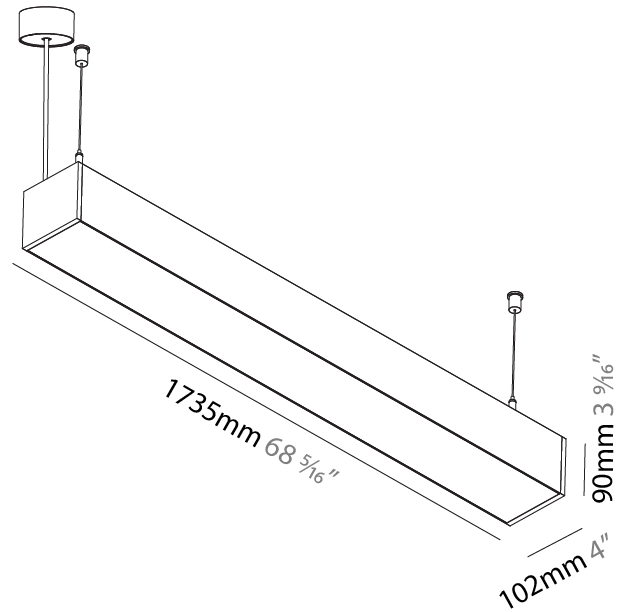

GENERAL

Series: Idaho
Subseries: Idaho 100
Brand: Prolicht
Division: Architectural
Mounting Type: Suspension
Mounting Location: Ceiling
Subcategory: Profile

PHYSICAL

Shape: Rectangle
Length (mm): 1735
Length (in): 68 ⁵/₁₆"
Width (mm): 102
Width (in): 4
Height (mm): 90
Height (in): 3 ⁹/₁₆"
Max. Overall Height (mm): 2090
Max. Overall Height (in): 82 ⁵/₁₆"
Light Distribution: Direct
Weight (kg): 8.4
Weight (lbs): 18.48
Diffuser: PMMA - Opal or Micro-Prism
Fixture Finish: ANA / SSR / BKV / CWI / CRY / HAB / MSR / UFT / ITA / RUA / OGR / FTG / MYG / RWR / LOD / PUS / FRO / FUP / KIA / POP / BLS / SPG / MEY / GOH / GUM / CHC / COM / ABZ / JAG / OBR / MOS / ROR
Fixture Material: Aluminum
Cable Details: 2000mm or 6000mm Transparent Cable

ELECTRICAL

Lamp Type: LED (Zhaga Standard)
Input Wattage (W): 30
Total Output Wattage (W): 24
Dimming: Non-Dimming / Phase Dimming (120Vac only) / 0-10V Dimming
Driver Included: Yes
Driver Location: Integrated
Driver Type: Constant Current - 120 / 277Vac
Driver Class: Class 2
Input Voltage (V): 120 - 277
Constant Current (MA): 350

LED

Color Temperature (°K): 3000 / 3500 / 4000
Max. Delivered Lumen (lm): 3020 / 3126 / 3190
CRI: >80 CRI
Lamp Life (hrs): 50000

OPTICAL

RATINGS AND CERTIFICATIONS

Certified By: Certified for North American Standards
IP rating: IP20