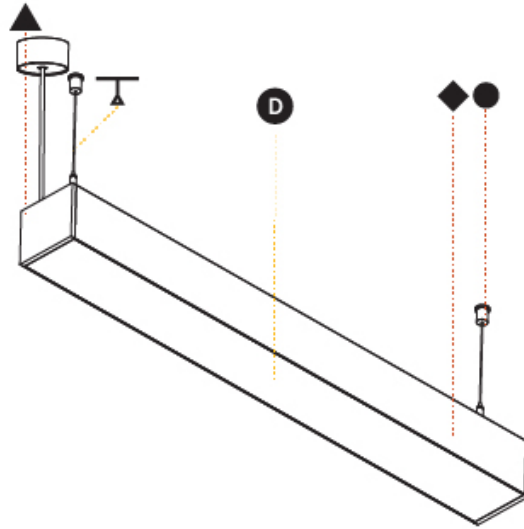

A300101-

PROJECT

TYPE

SPECIFIER

QUANTITY

DATE

A